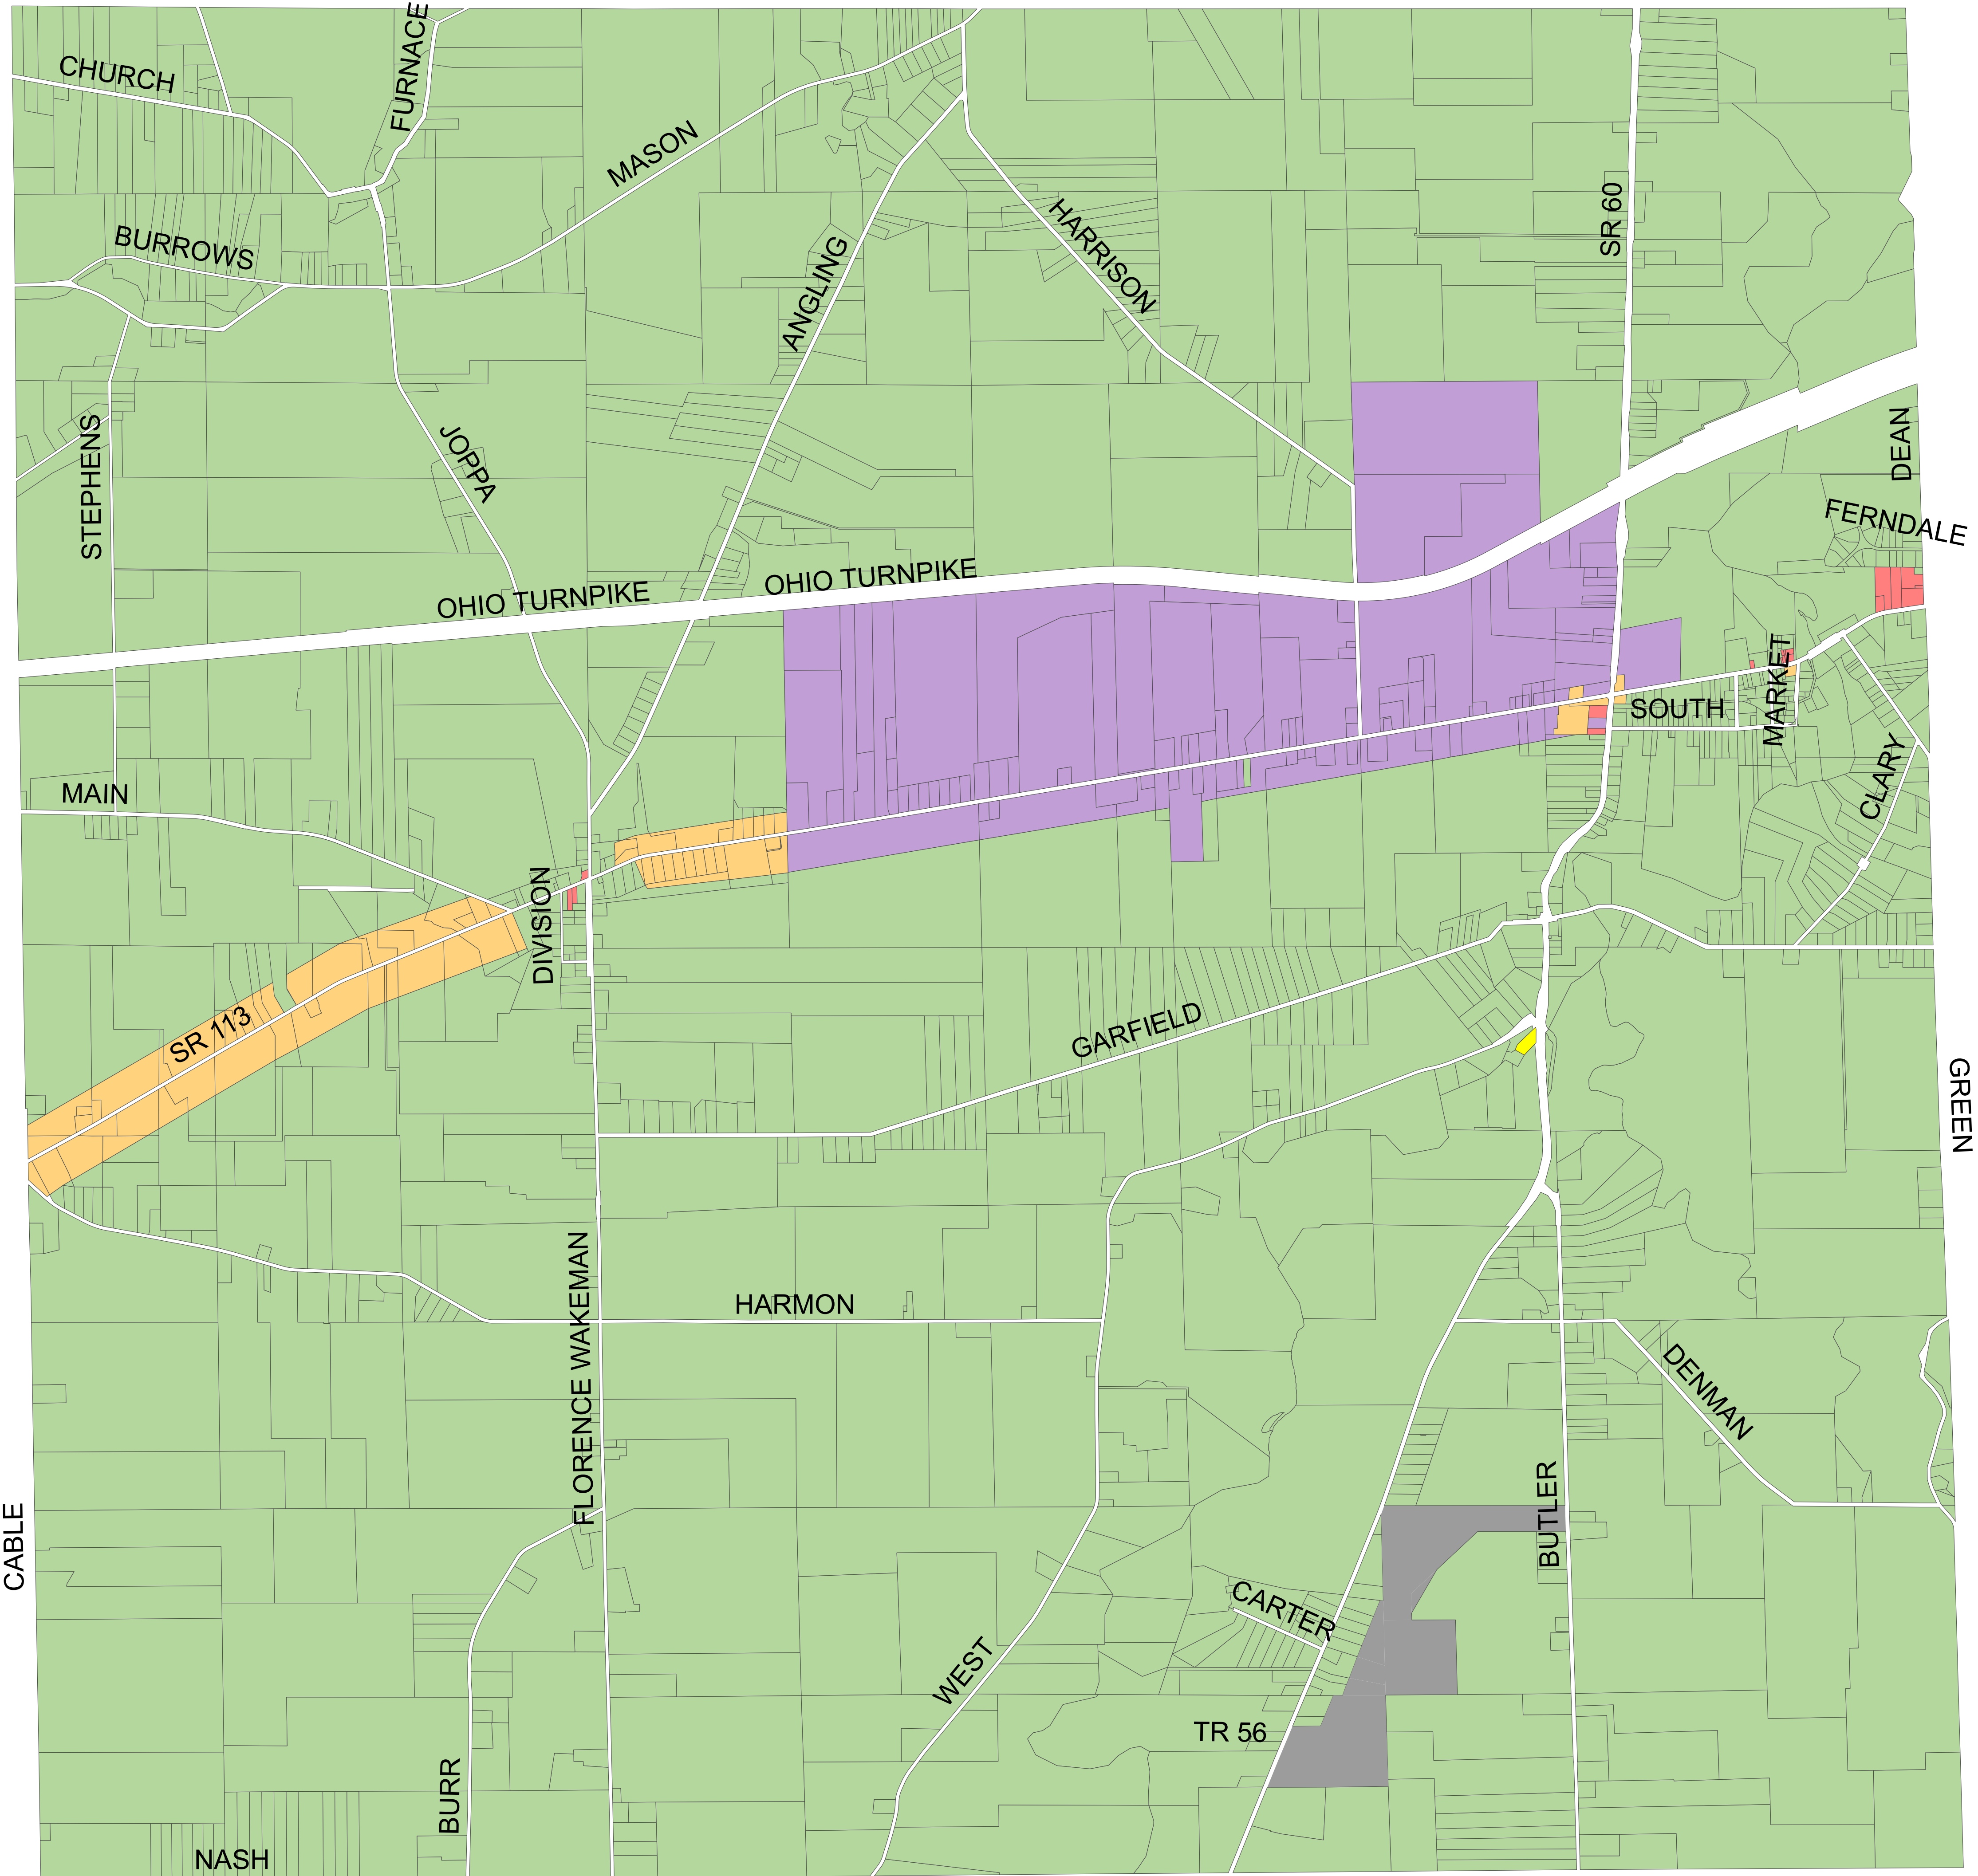

# Florence Township Zoning Map

## Erie County, Ohio

### Legend

- RA Residential/Agricultural
- MH Mobile Home Park
- I Industrial and Manufacturing
- C-1 Local Shopping
- C-2 General Business
- A Airport

This map prepared by the Erie County Department of Regional Planning.  
 This map is to be used for illustrative purposes only. Refer to original documents  
 for accuracy. Erie County, Ohio assumes no responsibility  
 or liability for errors or omissions contained herein.  
 Sources: Erie County Auditor; Compiled; August 2017  
 Approved: Resolution 37-2017; October 2017