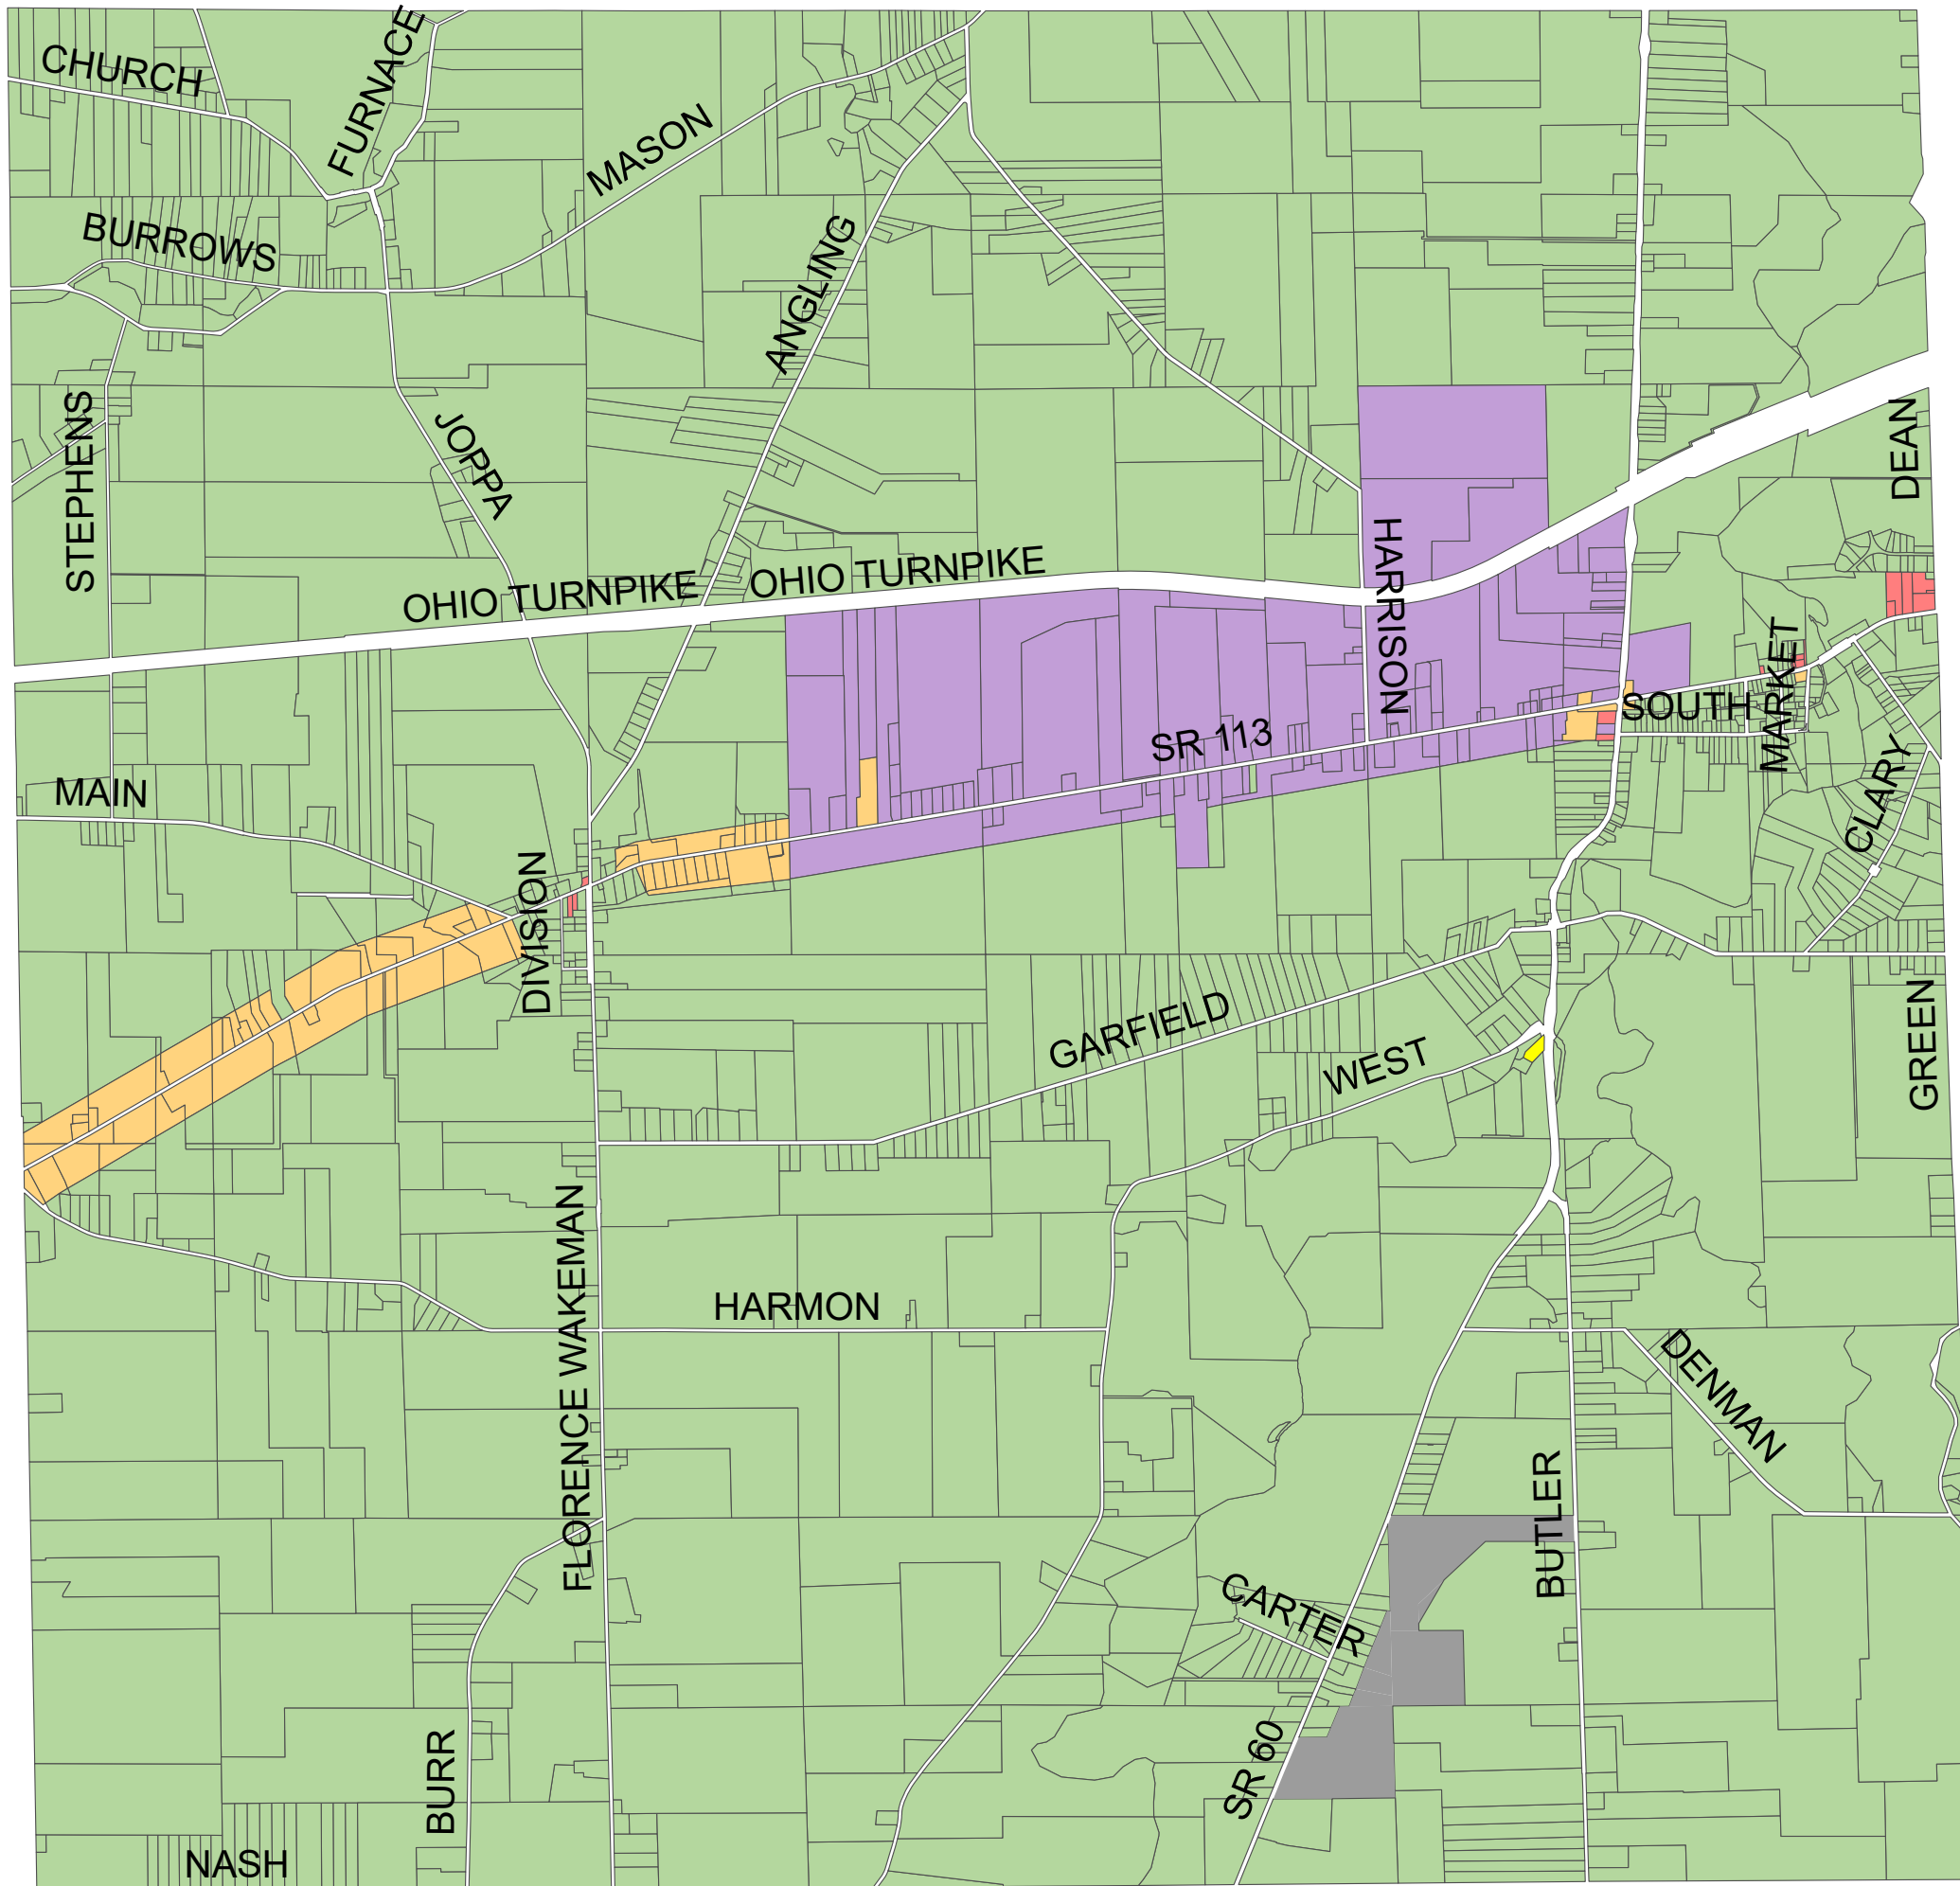

Florence Township Zoning Map

Erie County, Ohio

Legend

- RA Residential/Agricultural
- MH Mobile Home Park
- I Industrial and Manufacturing
- C-1 Local Shopping
- C-2 General Business
- A Airport

This map prepared by the Erie County Department of Regional Planning.
 This map is to be used for illustrative purposes only. Refer to original documents
 for accuracy. Erie County, Ohio assumes no responsibility
 or liability for errors or omissions contained herein.
 Sources: Erie County Auditor; Compiled; August 2017
 Revised: Resolution 28-2018, November 22, 2018